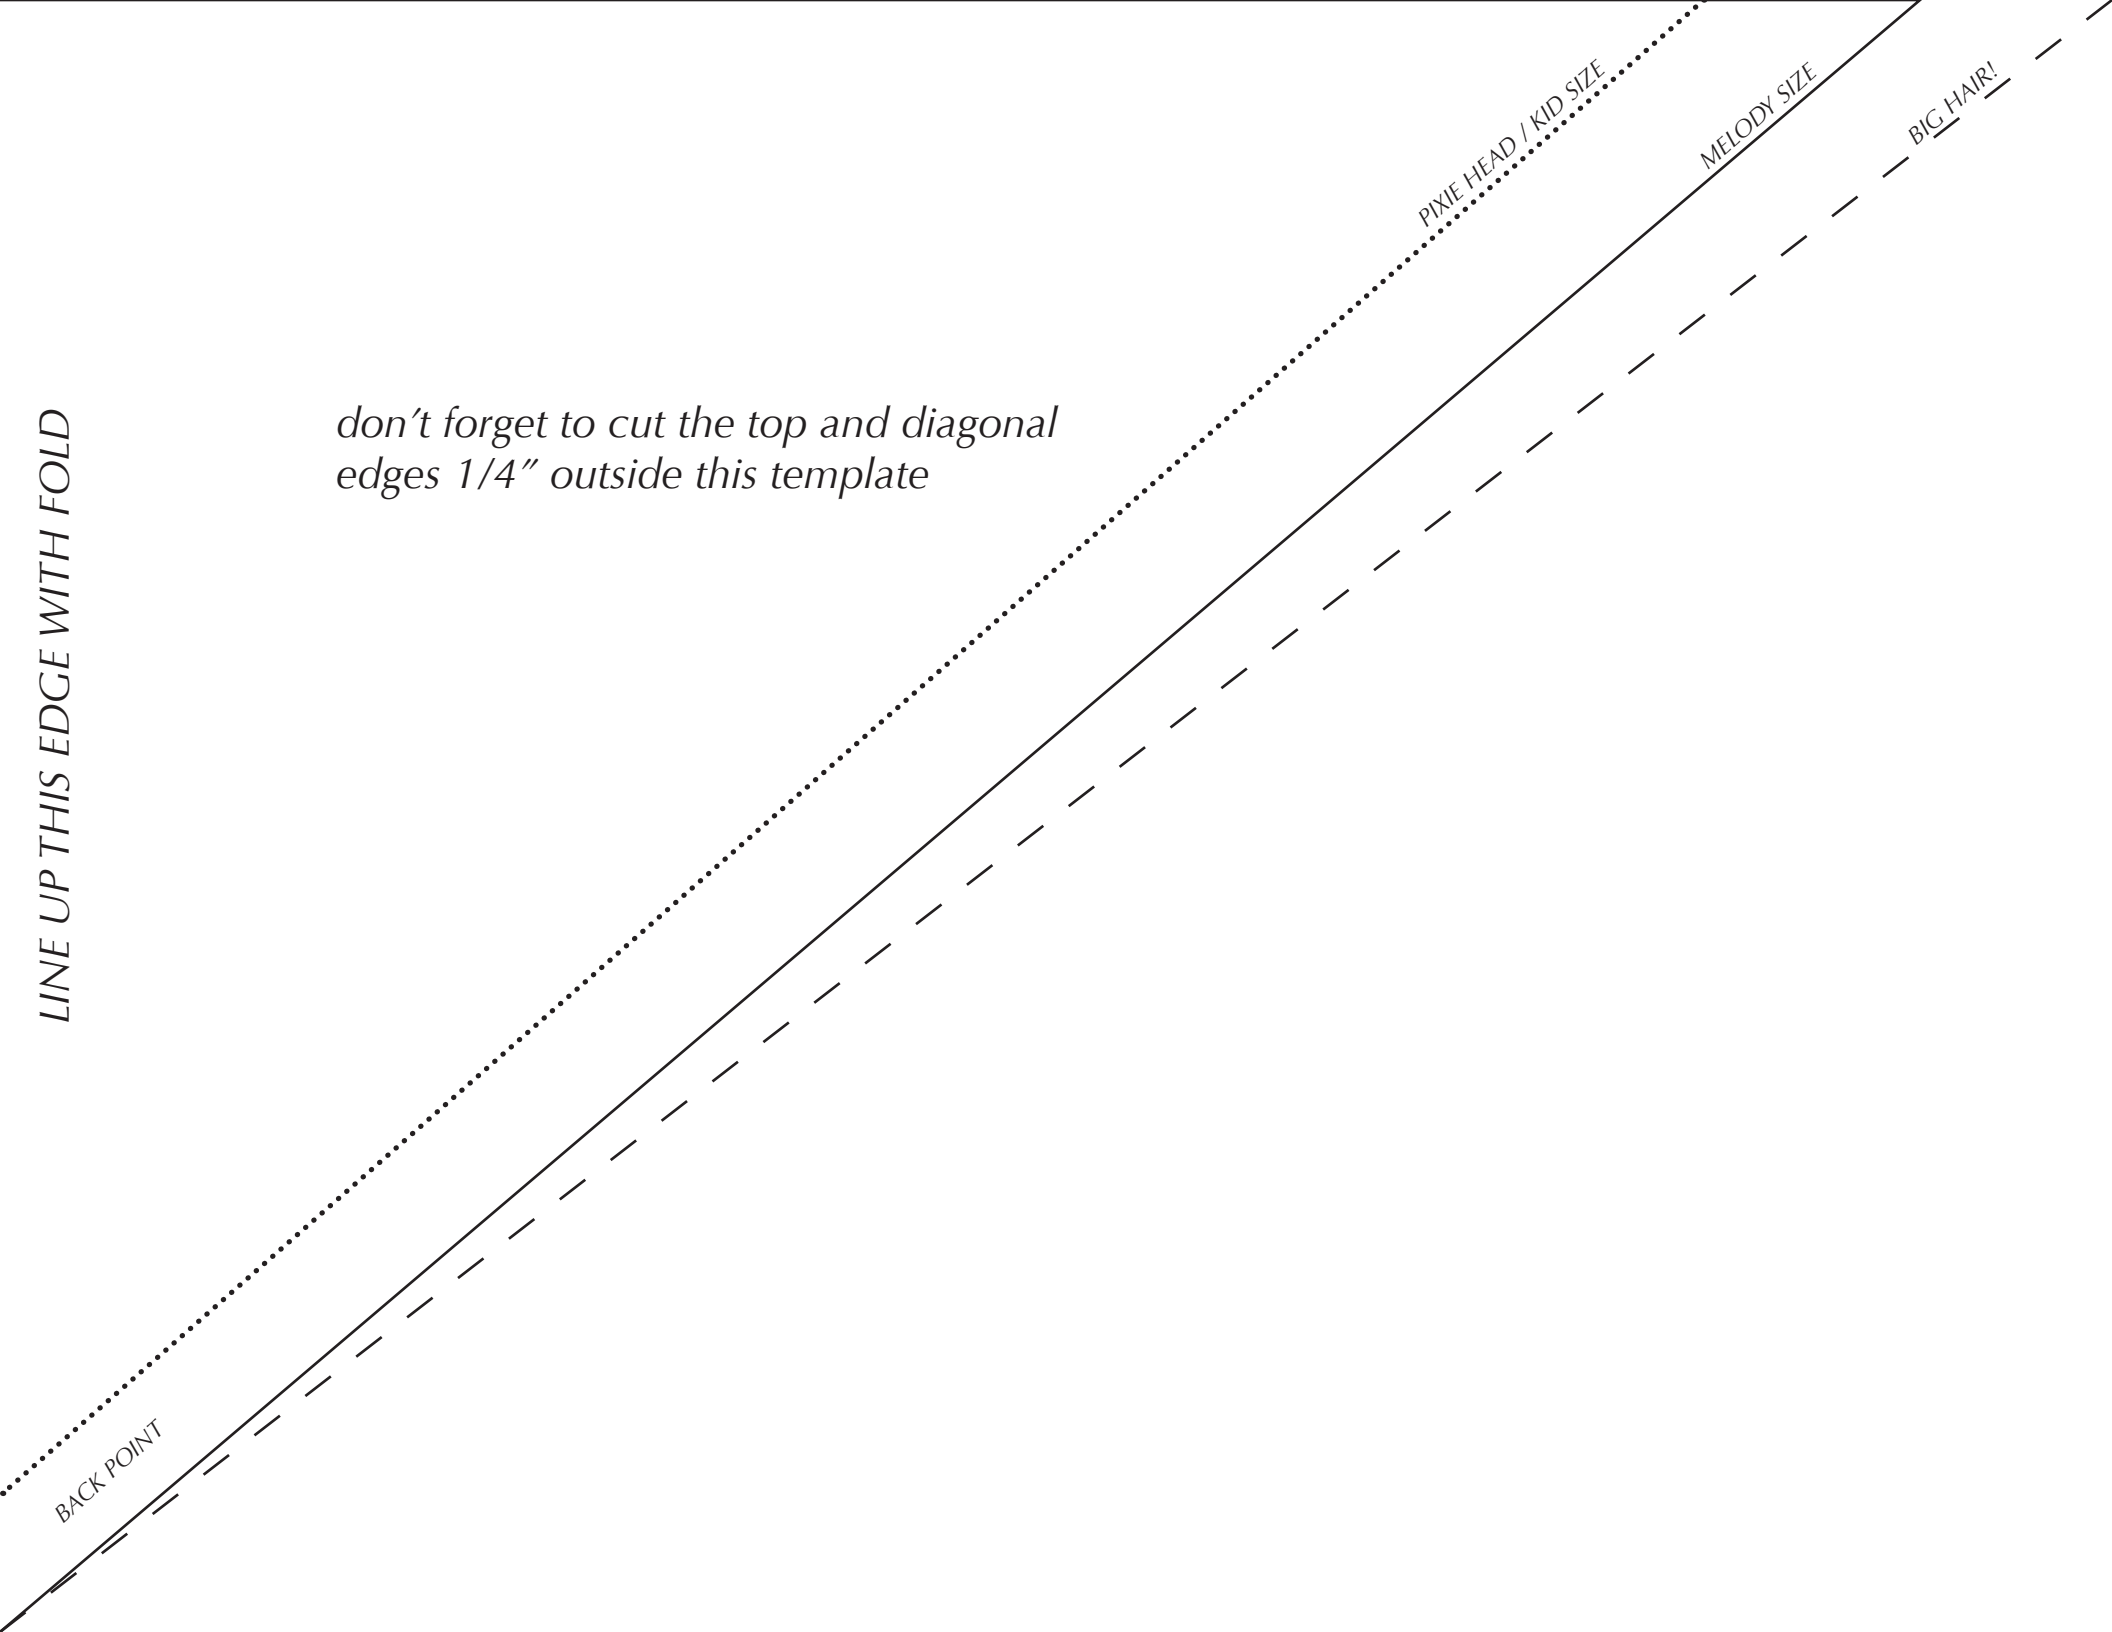

LINE UP THIS EDGE WITH FOLD

*don't forget to cut the top and diagonal
edges 1/4" outside this template*

BACK POINT

PIXIE HEAD / KID SIZE

MELODY SIZE

BIG HAIR!